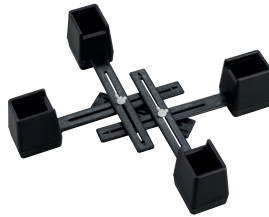

BACK IN BLACK

Well-known and trusted throughout the industry, our Langham furniture raisers have had a makeover to meet the changing needs of our customers.

The MDF link arms have been replaced with 100% black plastic for infection control, making our raisers longer lasting in use and fully autoclavable.

Each bar also has new rounded edges, so they look smarter in your home and are safer under your furniture.

MULTI-PURPOSE RAISER

- Black plastic throughout
- All parts are now the same colour
- More discreet under beds and armchairs
- Ideal for furniture with castors
- See pages 8 & 9

ADJUSTABLE CHAIR RAISER

- Original Langham raiser for chairs with thin legs
- New all-plastic construction
- All grey parts are now black
- Rounded edges on link arms
- See page 10

ADJUSTABLE BED RAISER

- Designed for raising beds with thin legs
- New all-plastic construction
- All grey parts are now black
- Rounded edges on link arms
- See page 10

LIMITED EDITION BLACK ELEPHANT FEET

6070/BK 3½ inch (9cm)